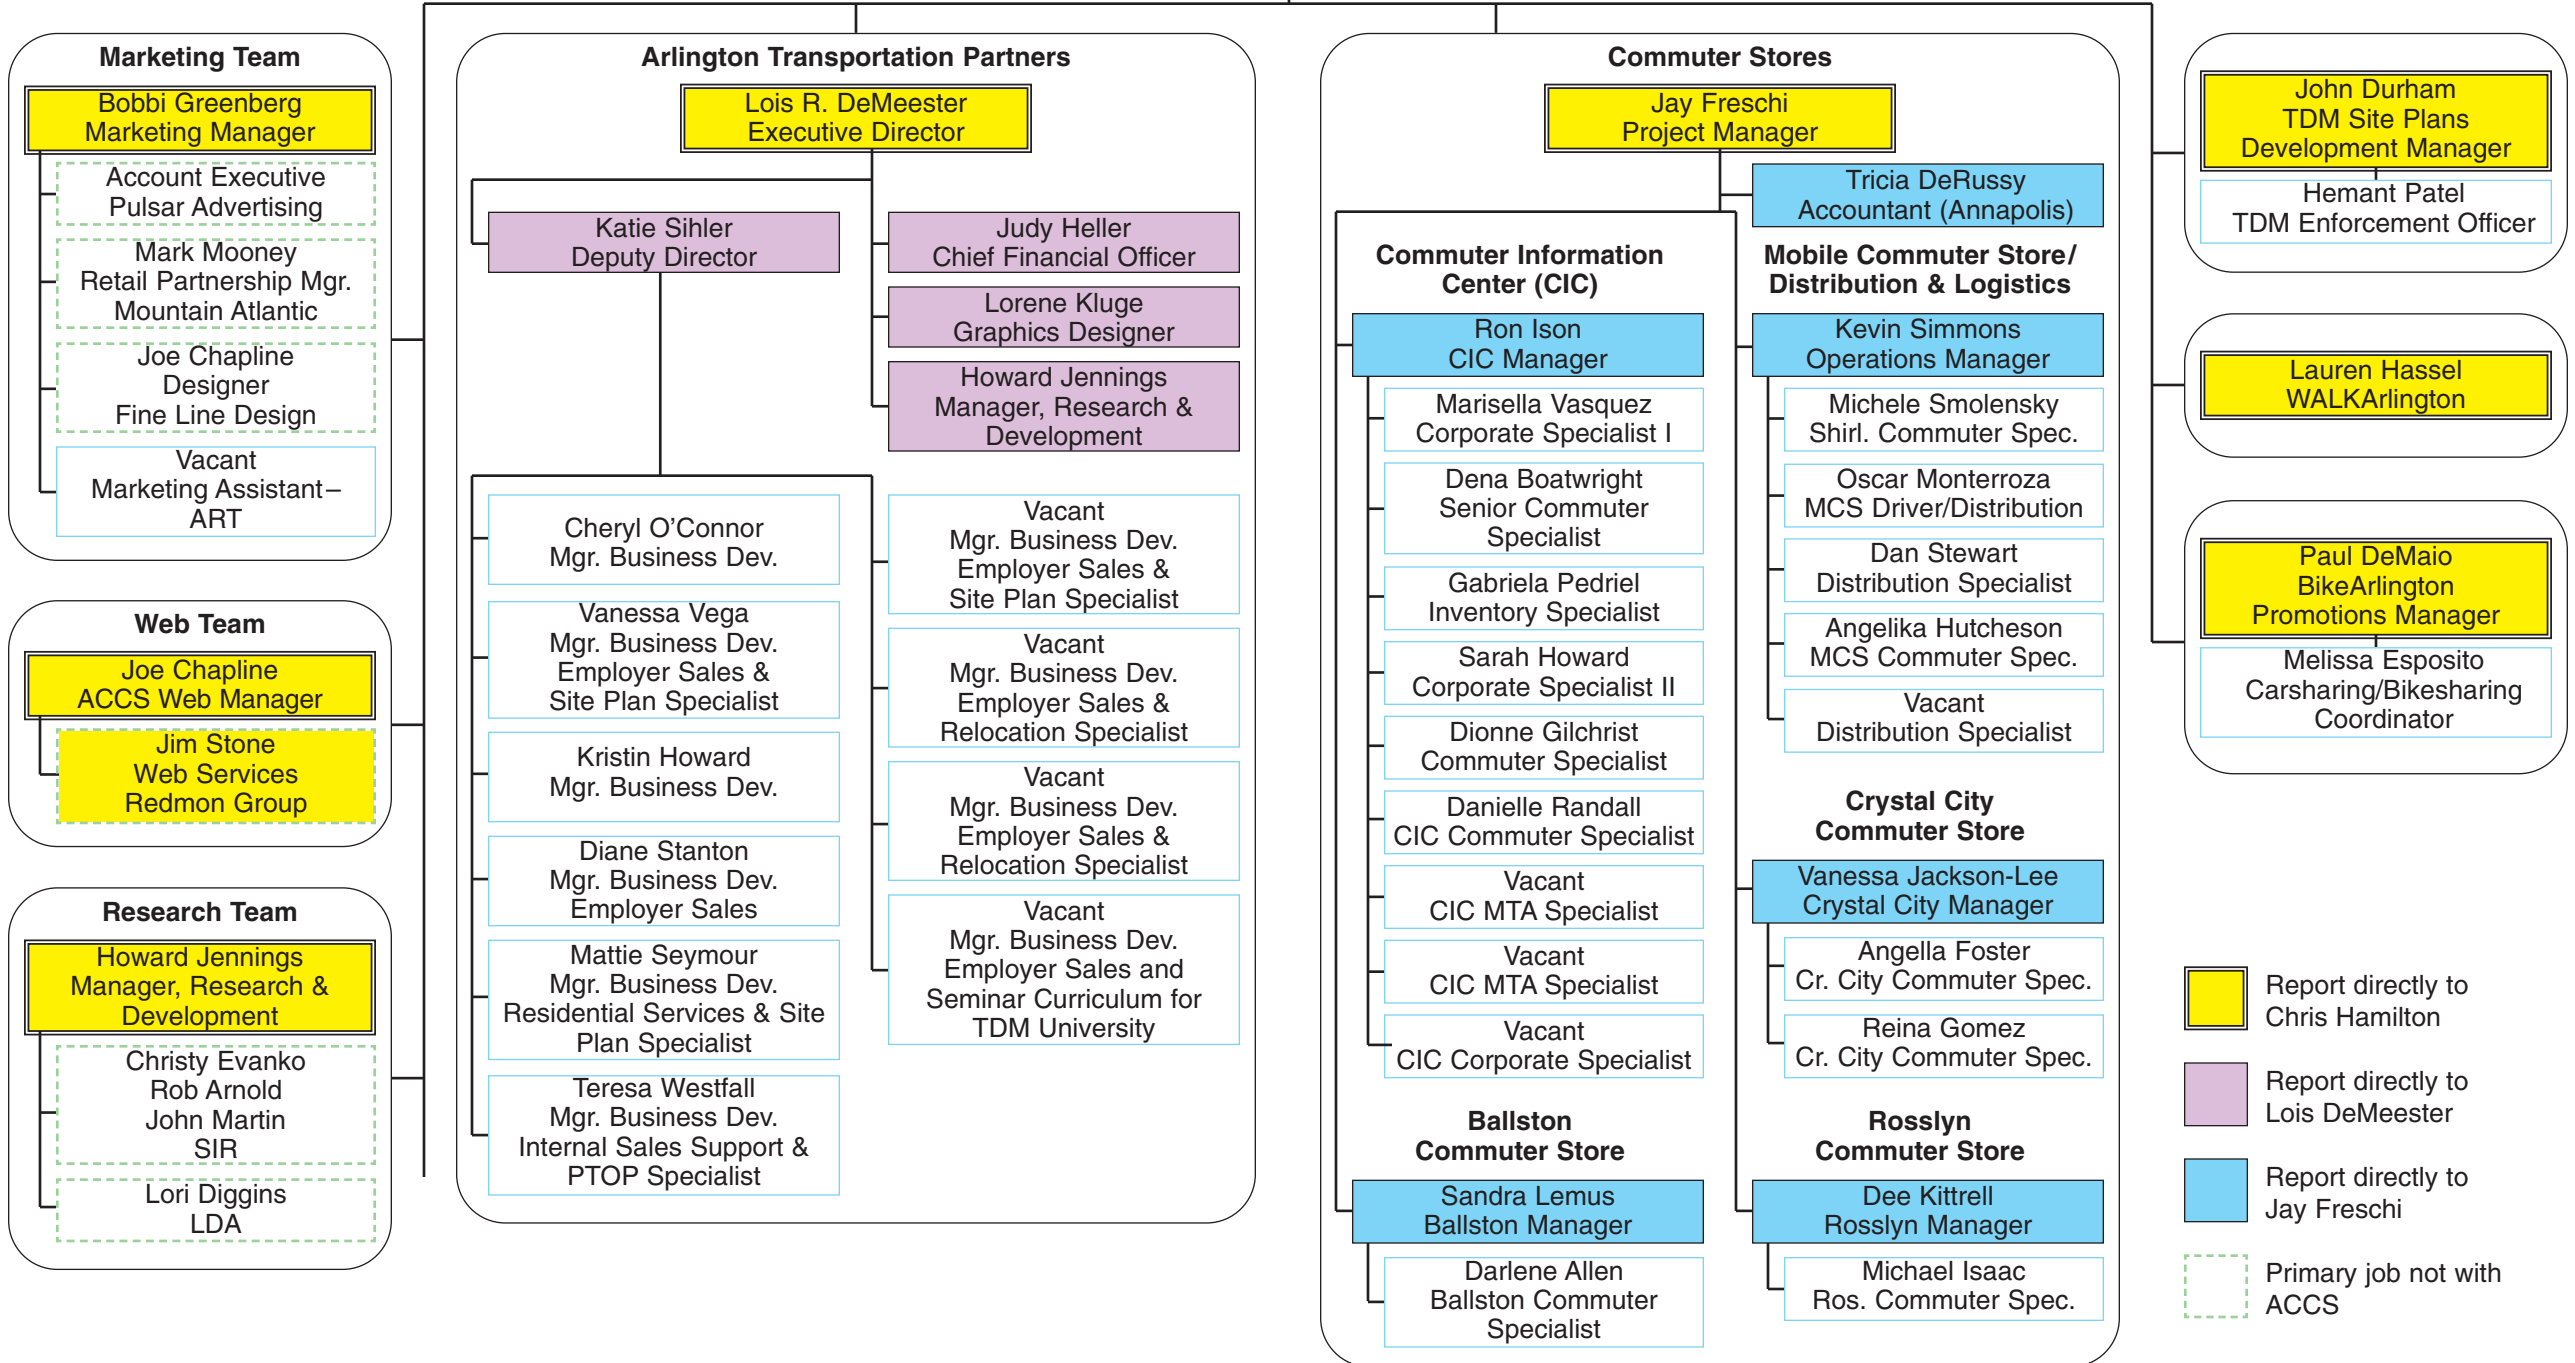

Arlington County Commuter Services (ACCS)

Chris Hamilton, Commuter Services Chief, DES Transportation

- Report directly to Chris Hamilton
- Report directly to Lois DeMeester
- Report directly to Jay Freschi
- Primary job not with ACCS